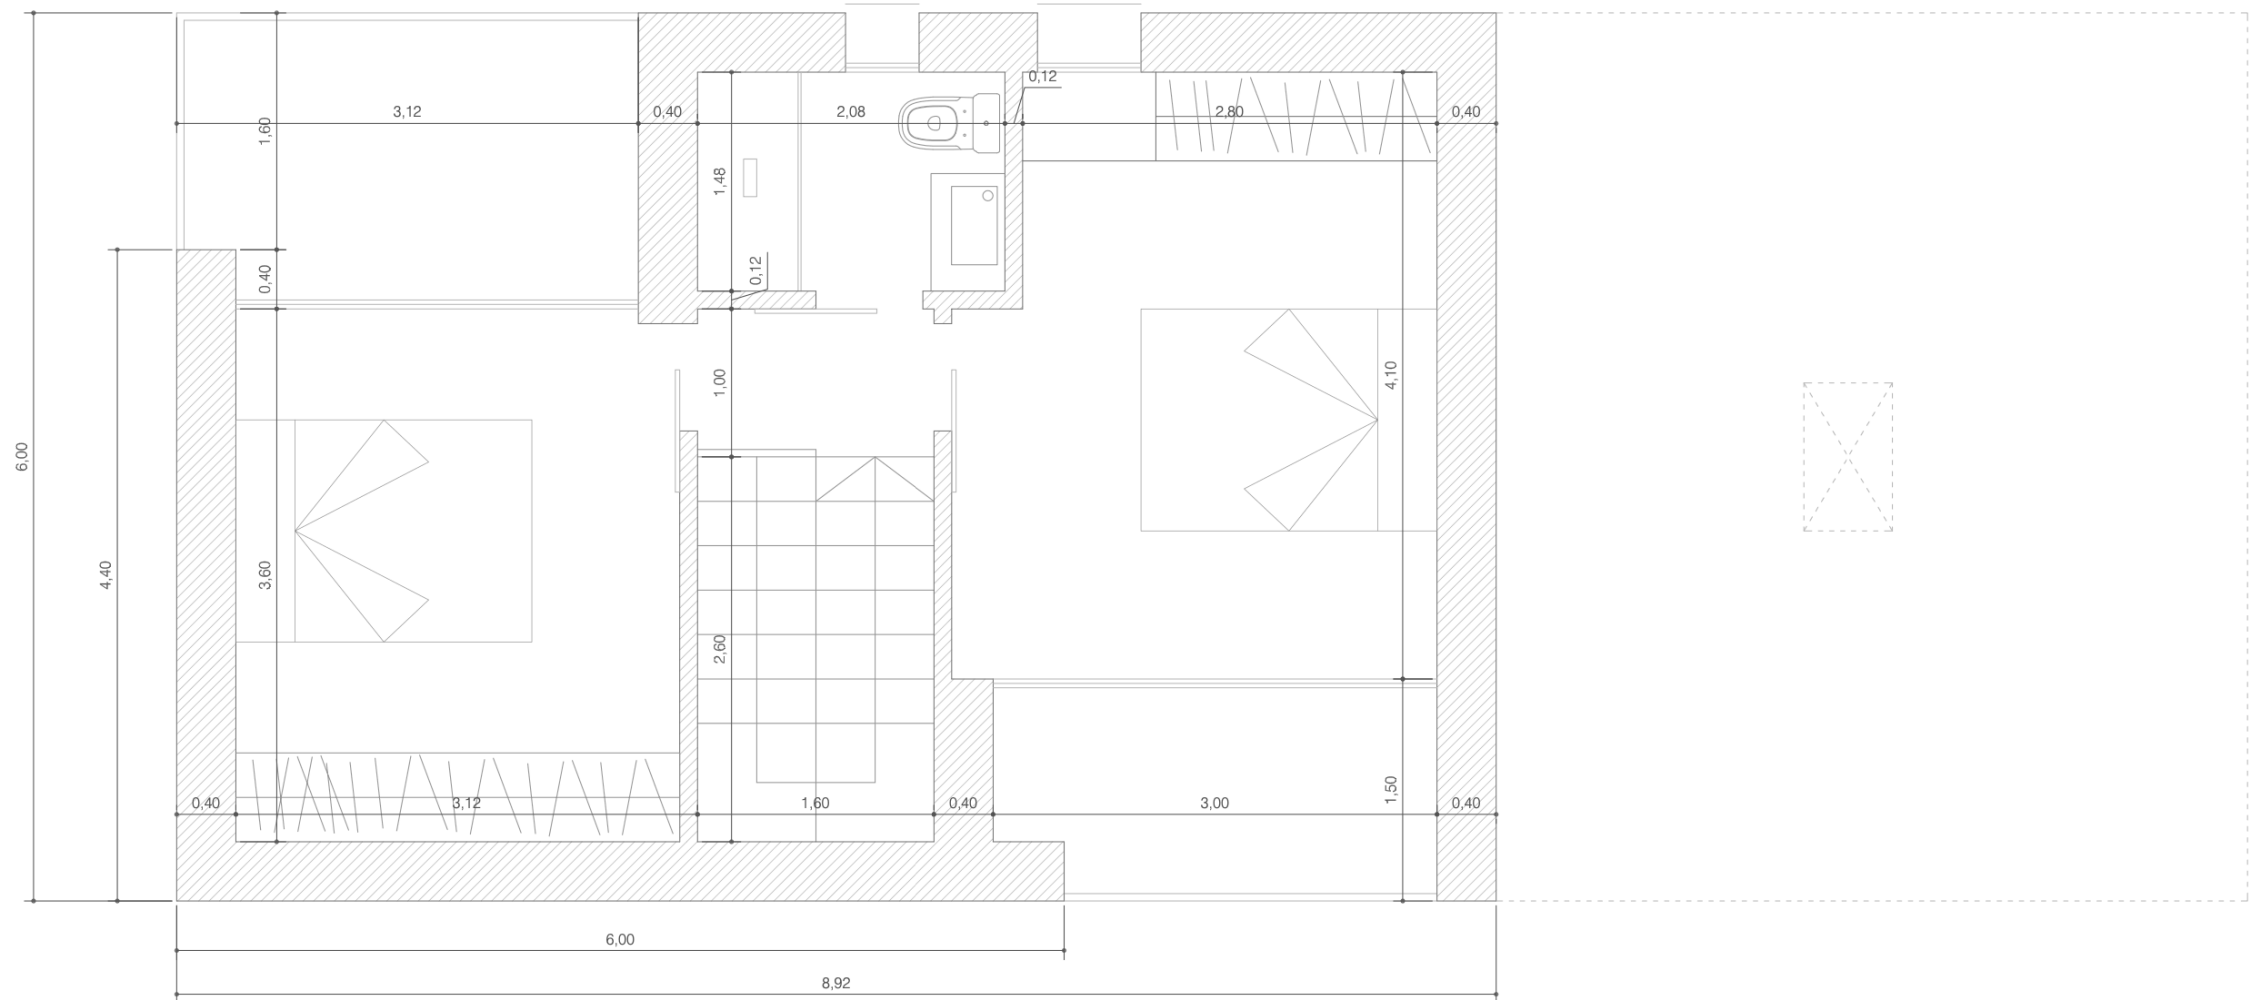

CONQUEZUELA
Wellness Resort

FIRST FLOOR